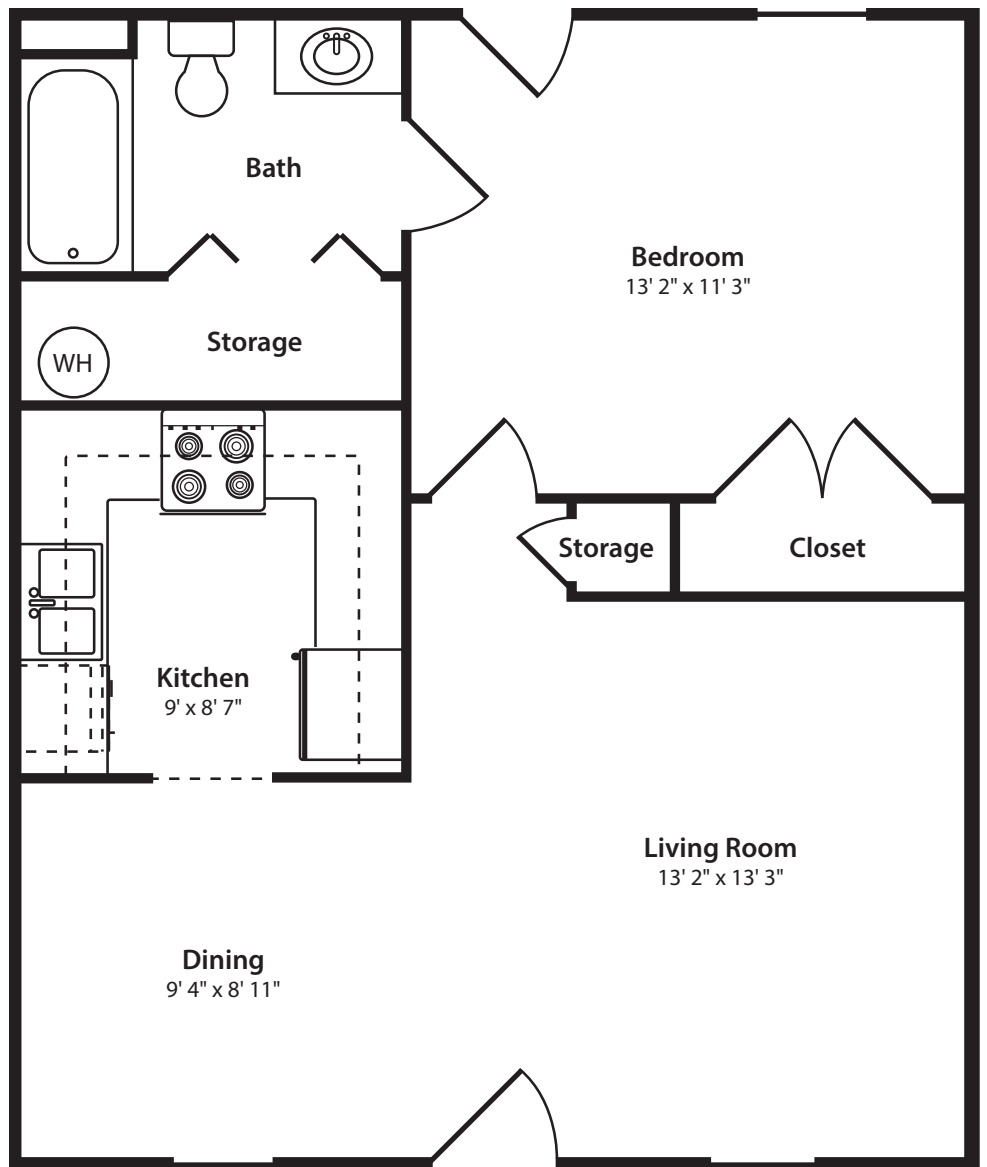

Ivy Court

1 Bedroom / 1 Bath / 556 Sq. Ft.

Ivy Court apartments offer one and two bedroom apartments at some of the most affordable rental rates in town. With rental rates like this these apartments do not stay on the market long. Close to major Greenville streets, Ivy Court is convenient to school, work and play.

- Pet friendly
- Full size kitchen with spacious counter tops and cabinets, dishwasher, full size range and stove top and refrigerator
- Central heating and air
- Overhead lighting in each room
- Flexible 6, 9, and 12 month leases
- 24 hour maintenance team