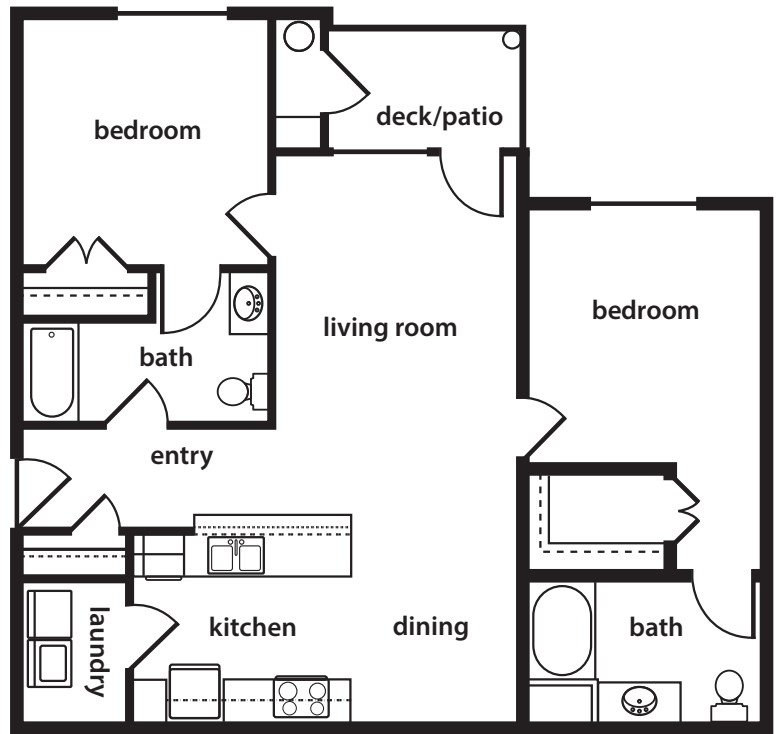

The Berkeley at Medford Pointe

2 Bedrooms / 2 Baths / 1112 Sq. Ft.

Every aspect of The Berkeley has been thoughtfully considered to provide a welcoming, comfortable environment for living well. We've taken cues from Craftsman-style architecture and interior design for a classic yet modern feel you'll notice in the substantial woodwork, built-ins and clean lines. From the large closets to granite kitchen countertops with built-in vented microwave, garden tubs, granite bathroom counters, and tall windows to the laundry hookups and available garage spaces, The Berkeley is a great place to call home. Survey the landscaped grounds from your private patio or balcony. Workout in the fitness center, enjoy the lounge and nearby entertainment and dining. All just minutes from work, school and shopping in Greenville.

- Gated community
- Security system
- Washer and dryer hookups
- Washer and dryer units available for rent
- Energy efficient
- Stainless steel smooth-top range
- Refrigerator with ice maker
- Built-in vented microwave
- Dishwasher
- Granite kitchen and bathroom countertops
- Vaulted ceilings in third floor units
- Mini blinds
- Ceiling fans
- Private covered balcony or patio
- Swimming pool
- Workout facility
- Select garage rentals available
- Pet friendly — read our policies
- 24-hour emergency maintenance