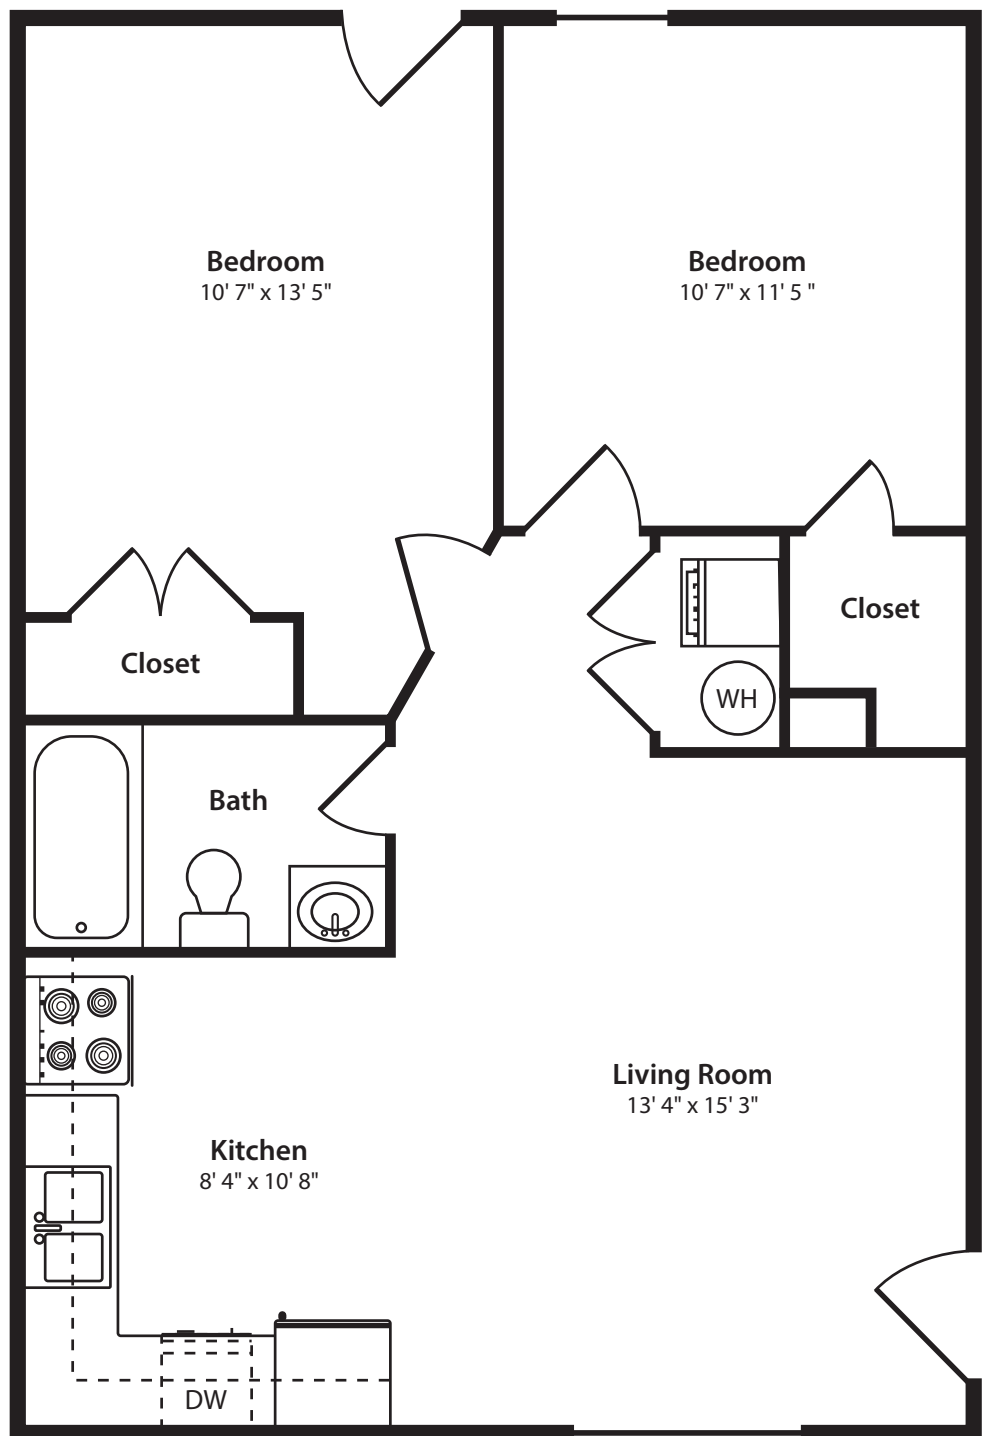

Ivy Court

2 Bedrooms / 1 Bath / 584 Sq. Ft.

Ivy Court apartments offer one and two bedroom apartments at some of the most affordable rental rates in town. With rental rates like this these apartments do not stay on the market long. Close to major Greenville streets, Ivy Court is convenient to school, work and play.

- Pet friendly
- Full size kitchen with spacious counter tops and cabinets, dishwasher, full size range and stove top and refrigerator
- Central heating and air
- Overhead lighting in each room
- Flexible 6, 9, and 12 month leases
- 24 hour maintenance team