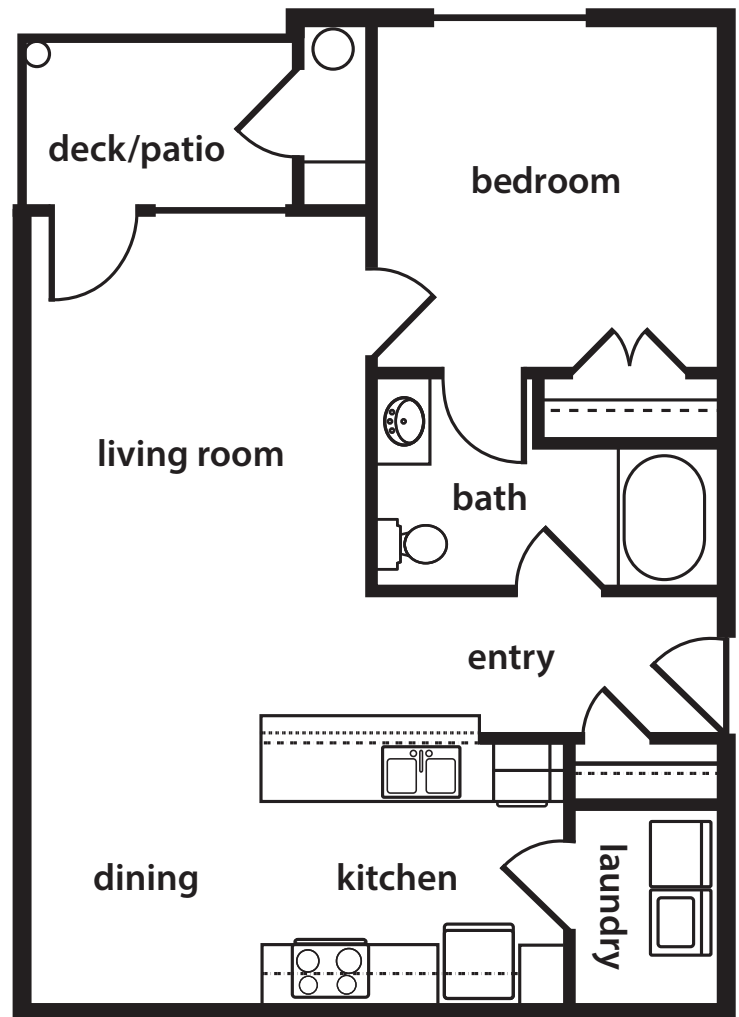

The Berkeley at Medford Pointe

1 Bedroom / 1 Baths / 802 Sq. Ft.

Every aspect of The Berkeley has been thoughtfully considered to provide a welcoming, comfortable environment for living well. We've taken cues from Craftsman-style architecture and interior design for a classic yet modern feel you'll notice in the substantial woodwork, built-ins and clean lines. From the large closets to granite kitchen countertops with built-in vented microwave, garden tubs, granite bathroom counters, and tall windows to the laundry hookups and available garage spaces, The Berkeley is a great place to call home. Survey the landscaped grounds from your private patio or balcony. Workout in the fitness center, enjoy the lounge and nearby entertainment and dining. All just minutes from work, school and shopping in Greenville.

- Gated community
- Security system
- Washer and dryer hookups
- Washer and dryer units available for rent
- Energy efficient
- Stainless steel smooth-top range
- Refrigerator with ice maker
- Built-in vented microwave
- Dishwasher
- Granite kitchen and bathroom countertops
- Vaulted ceilings in third floor units
- Mini blinds
- Ceiling fans
- Private covered balcony or patio
- Swimming pool
- Workout facility
- Select garage rentals available
- Pet friendly — read our policies
- 24-hour emergency maintenance