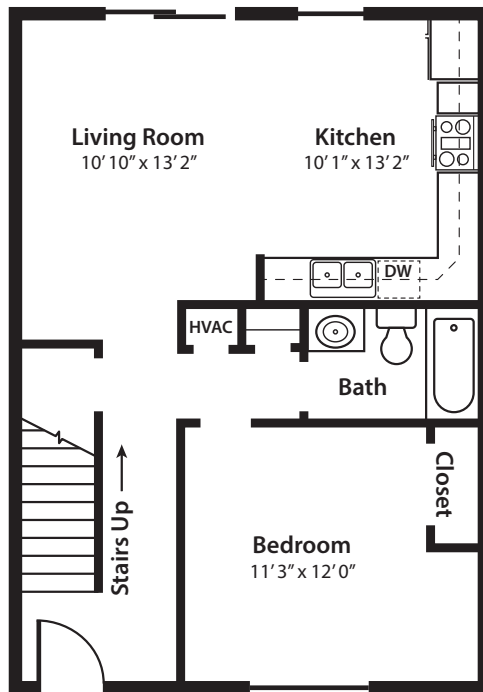

## Bradford Creek Duplexes

3 Bedrooms / 2.5 Baths / 1398 Sq. Ft.

Enjoy golf course living at Bradford Creek! You will be right at home in these 1,398 square feet 3 bedroom and 2.5 bath duplexes. Save money with our outstanding rental rate.

- Pet friendly
- Full kitchen with spacious counter tops and cabinets, dishwasher, full size range and flattop stove and refrigerator with ice maker
- Equipped with a standard size washer and dryer
- Private balcony
- Abundant natural light from many windows
- Central heating and air
- Overhead lighting in each room
- Awesome roommate floor plan
- 24 hour maintenance team
- Covered parking and storage
- Flexible lease terms