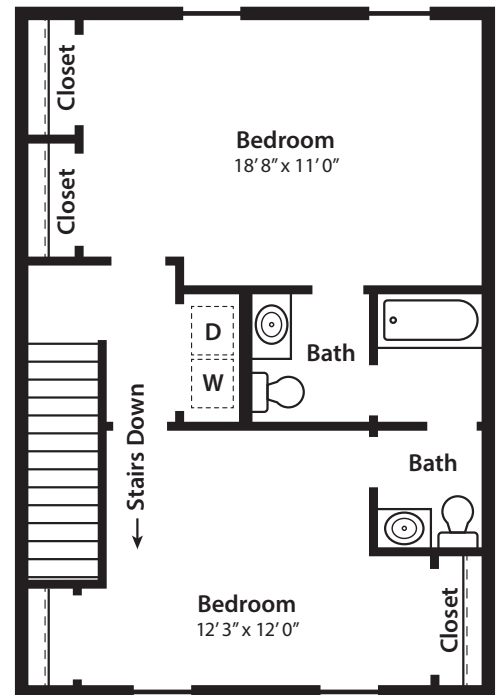

Second Floor

Contact Eastern Property Management for current pricing and availability.

(252) 321-3281 or easternpm.com.